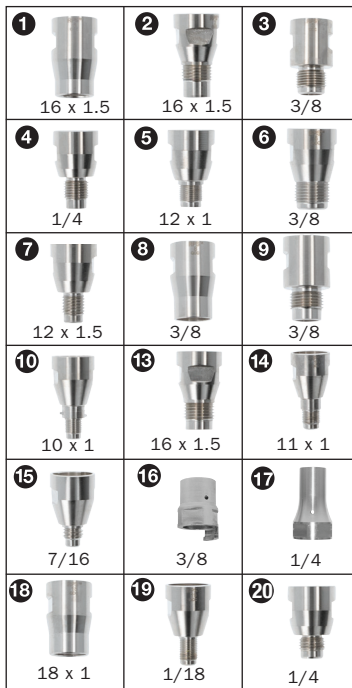

SATA® clean RCS® micro
Order # 202564

SATA® RPS Mix Stick
Hand agitator for effective mixing of paint components.
Order # 170845 (50 x)

Manufacturer	Spray Gun	Adapter	Part No.
SATA	SATAjet 2000 HVLP RP w/o QCC	2	125237
	SATAjet LM 2000 HVLP/RP, SATAjet 90	2	125237
	SATAjet KLC HVLP/RP, KLC P	2	125237
	SATAjet B, NR 92, NR 95 HVLP	1	125211
	SATAjet LM B 92	7	133595
	SATAminijet, minijet 2, 3, 4	10	135798
	SATAjet 1000 H	16	188292
	SATAminijet 1000 H	17	188318
Binks	M1-G	3	125252
Walcom	Genesi Carbon	2	125237
	FX GEO, FX HVLP	5	125294
Walther Pilot	III F	20	215079
Airgunsa	AZ40 HTE	4	125278
Asturo	OM Green	5	125294
3M/Graco	3M PPS	6	126326
DeVilbiss	PRI, GTI, GFP, GTI Pro, GFV, GFHV 510, DV1	3	125252
	SRI	15	164608
	Starting Line HVLP Spray Gun	13	150136
	Starting Line Mini Spray Gun	14	150151
Fuji	MP-V8, H-V8	9	135111
	MPX-30, LX-20	1	125211
Emininet	E13	4	125278
IWATA	W 400, WR 400, LPA 94	1	125211
	VXL Primer Gun, LPH 400, LPH 440	1	125211
	LPH 80	19	193276
	LS-400 (Super Nova), W 300, WS400, LPH 300	4	125278
Durr	Ecogun 910	8	133827
Dux	Gravity flow up spray gun	7	133595
Kremlin	M 21 G	20	215079
Optima	800, 900	8	133827
Sagola	475 Mini-Gun	10	135798
	403 G, 433 G, 434 G, 444 G, 450 G, 4100 G, 3300	7	133595
	4400/4500 G Xtreme	18	188664
Sharpe	Platinum, Titanium	9	135111
	Finex FX 300	8	133827
Walcom	FX GEO, FX HVLP	5	125294
	Genesi Carbon	2	125237

RPS adapter with QCC function*

Upgrades non-QCC SATA paint spray guns** and spray guns of other manufacturers

Cleaning bottles (1 L)

for intermediate cleaning of waterborne and solvent-based cleaning agents.
Squeeze bottle **Order # 127852**
Pump spray bottle **Order # 127860**

RPS Shaker Ring adapter

Safely holds the RPS cup for use in a paint shaker
0.6l & 0.9l **Order # 117051**
0.3l **Order # 173435**

RPS Depot

Storage rack to hold up to three RPS cup boxes.
Order # 144840
(without RPS boxes)

* Patent pending, US patent No. 6,877,677 ** Optional: Only used when QCC connection is required or preferred.

Your SATA dealer

SATA USA Inc.

One Sata Drive • PO Box 46
Spring Valley, MN 55975
Phone: 800-533-8016
E-mail: satajet@satausa.com
www.satausa.com