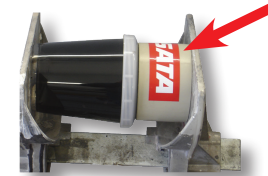

RPS Shaker Ring adapter

Safely holds the RPS cup for use in a paint shaker
0.6l & 0.9l **Order # 117051**
0.3l **Order # 173435**