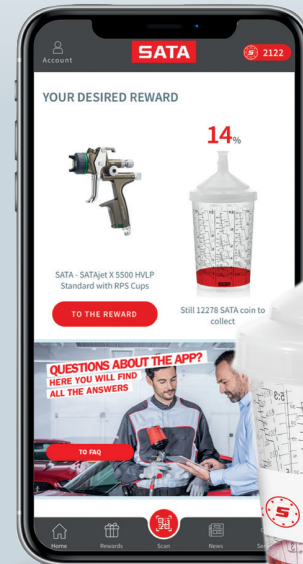

SATA Loyalty Program

coins & more

We reward your customers with SATA coins

Purchasing SATA products is twice as rewarding: you can achieve perfect finishes and as a participant in the SATA Loyalty Program coins & more you can collect SATA coins and redeem them for valuable rewards.

Many SATA products are delivered with a QR code of the SATA Loyalty Program coins & more. You can scan the Loyalty QR codes with the SATA Loyalty App to collect SATA coins, which can then be redeemed for valuable rewards in the Loyalty Shop.

Benefit from the SATA customer loyalty program and its advantages:

- High-quality SATA product with bonus thanks to the SATA coins
- Many SATA products with Loyalty QR code to collect SATA coins
- Further options to collect coins in the SATA Loyalty App
- Wide range of rewards including SATA products
- Exclusive rewards and special prices during certain promotional periods